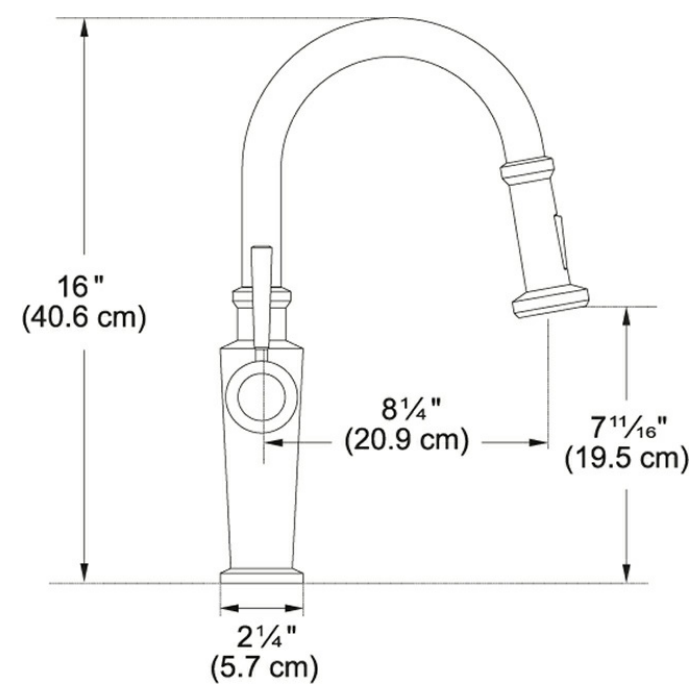

Absinthe FFP5280 Satin Nickel

Beauty across the entire range. Oriented on current trends in product design, the combination of transitional style and sculptured form provide sleek aesthetics that will delight any chef day after day.

Product Picture

Product Information

Version	Bar/Prep
Spray Type	Full and Needle Spray
Faucet Operation	Side Lever
Flow Rate	1.75 gpm
Cartridge	28mm Ceramic Cartridge
Where to buy	Showroom
Countertop hole diameter	1 3/8"

Technical Drawing

Article Numbers

FUN#	115.0481.417
US Part Number	FFP5280